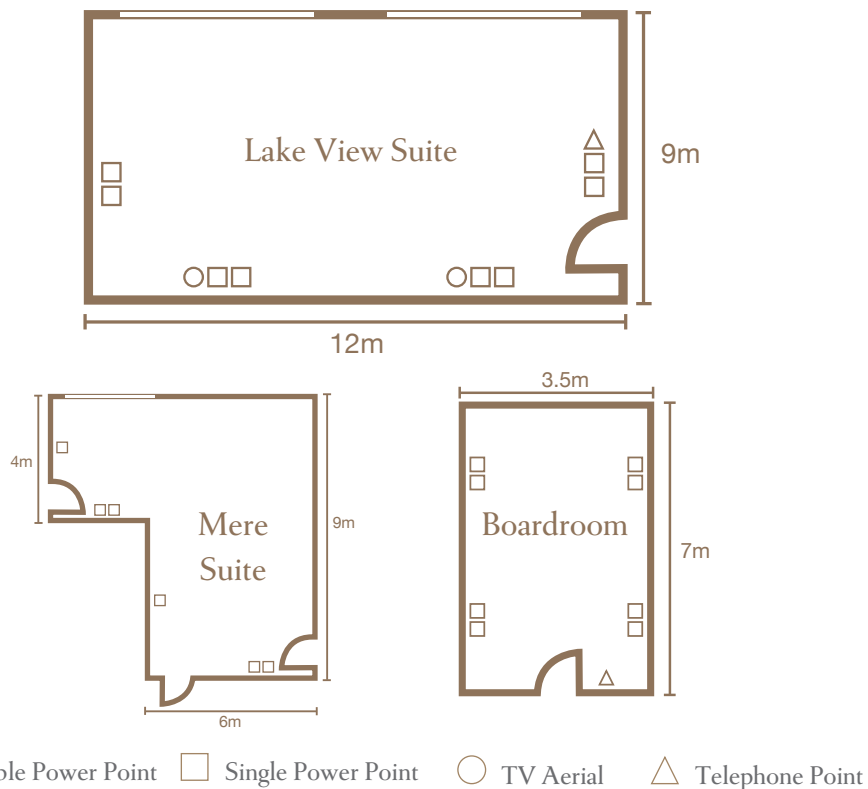

CHAMPNEYS FOREST MERE

ADDITIONAL INFORMATION

AVAILABLE ROOMS

Lake View Suite, Mere Suite, Boardroom

CAPACITY OF ROOMS

Lake View Suite - 60 Theatre, 48 Cabaret, 100 Cocktail / Standing, 32 U Shape

Mere Suite - 48 Dining, 60 Cocktail / Standing

Boardroom - 16 Boardroom

FLOOR PLAN

Not to scale

CONTACT FOR CORPORATE ENQUIRIES

Email: events@champneys.com Telephone: 07880 384272